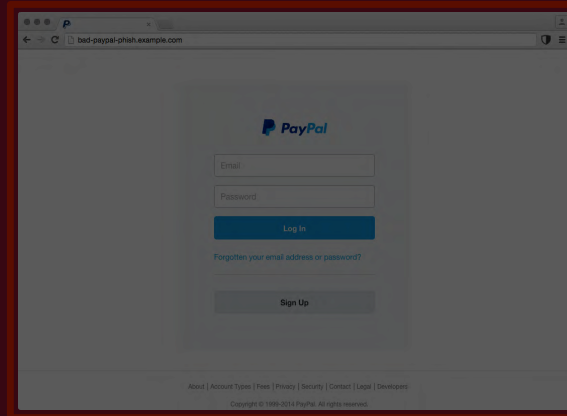

TABLE I. CLASSIFICATION OF PHISH IN TWO DAYS OF PHISH TANK REPORTS, BASED ON DETECTION AGAINST PAYPAL. SENSITIVITY = 58.8%, SPECIFICITY = 100%.

do we find the phish?